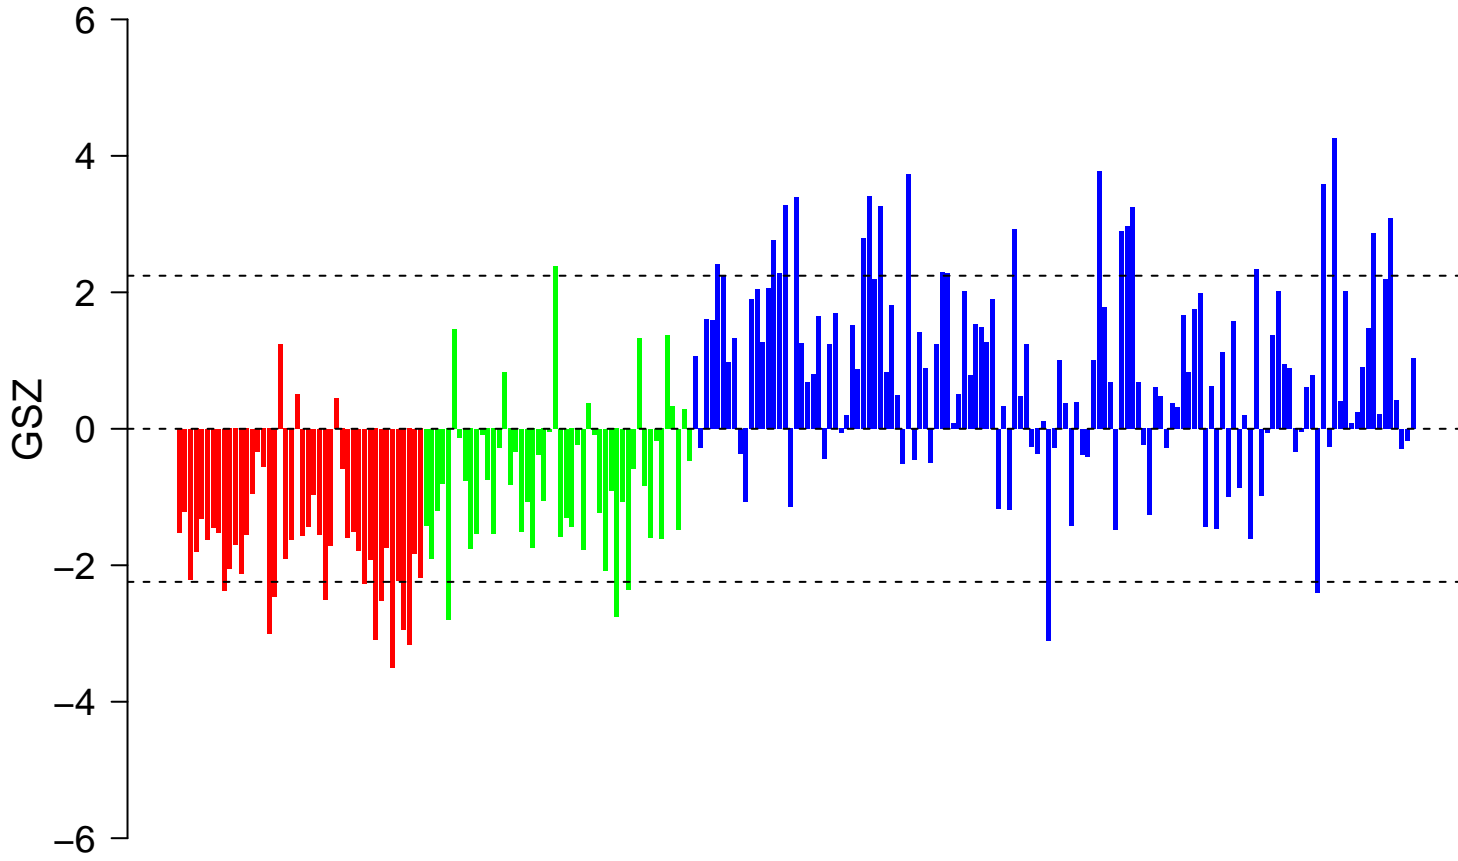

SHIRAIISHI_PLZF_TARGETS_UP

SHIRAIISHI_PLZF_TARGETS_UP

■ on
■ -
□ off

SHIRAIISHI_PLZF_TARGETS_UP