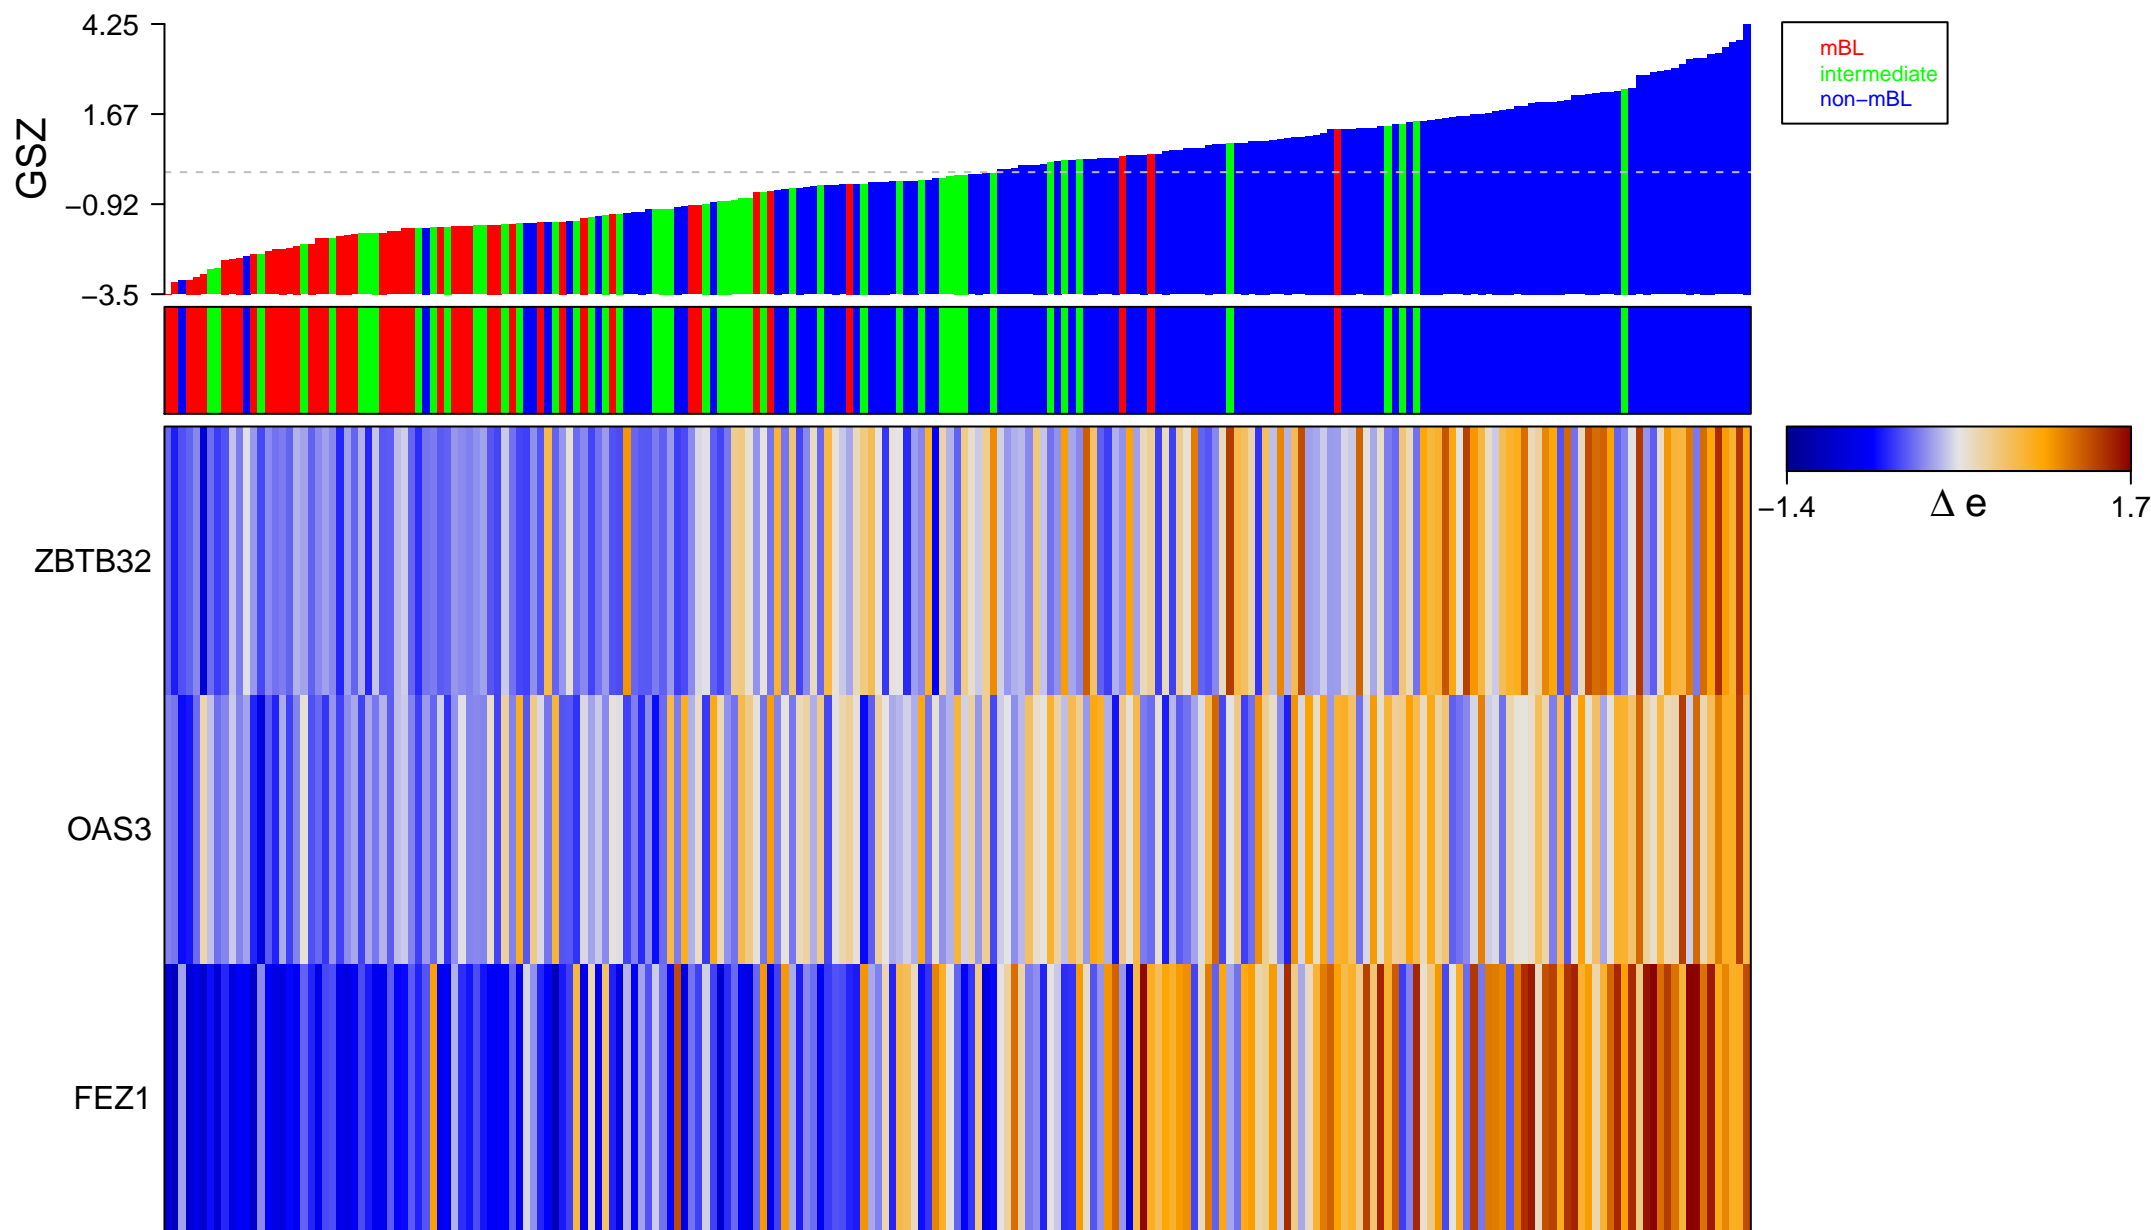

SHIRAIISHI_PLZF_TARGETS_UP

SHIRAIISHI_PLZF_TARGETS_UP

■ on
■ -
□ off

SHIRAIISHI_PLZF_TARGETS_UP